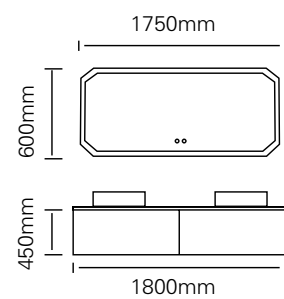

型号 : JG-2003

主柜 /Main cabinet: 1800 × 550 × 450mm
镜子 /Mirror : 1750 × 600mm
材质 /Material : 不锈钢
颜色 /Colour : 覆膜浅白灰
台面 /Stone : 冷翡翠岩板 + 台上盆