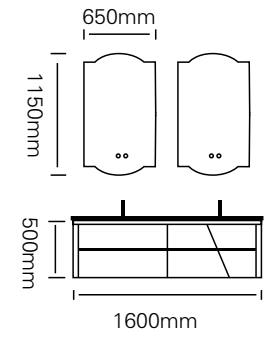

Unique product design, first-class technology and the combination of the best material, more suitable for elegant decoration, tasteful toilet supporting use, is your luxury bathroom life the best configuration.

独特的产品设计，一流的工艺与最好的材质的结合，更适合装饰高雅、有品味的卫生间的配套使用，是您奢华卫浴生活的最佳配置。

型号：JG-2008

主柜/Main cabinet: 1600 × 550 × 500mm
镜子/Mirror: 650 × 1150mm × 2
材质/Material: 不锈钢
颜色/Colour: C119+C14 烤漆
台面/Stone: C119 高级灰不锈钢盆