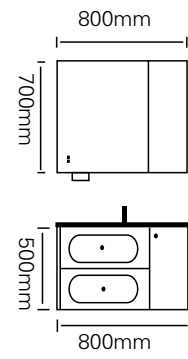

型号：JG-2026C

主柜/Main cabinet: 800×500×500mm
镜柜/Mirror cabinet: 800×150×700mm
材质/Material: 不锈钢
颜色/Colour: C28 烤漆
台面/Stone: 奶黄不锈钢盆