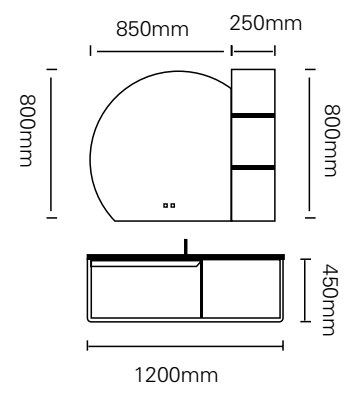

The technical drawing shows two circular mirrors, each with a diameter of 800mm. Below them is a side view of the vanity unit, which is 1800mm wide and 450mm high. The vanity unit has a central open shelf and two side cabinets. The drawing also shows the placement of the two mirrors on the wall above the vanity unit.

主柜 /Main cabinet: 1200×500×450mm

镜子 /Mirror : 850×800mm

侧柜 /Side cabinet : 250×800mm

材质 /Material : 不锈钢

颜色 /Colour: C59 烤漆

台面 /Stone: 纯白热弯盆

简约时尚的设计，充满力量的线条，多种色彩搭配方案，生活更多姿多彩。

Life is marvelous because of the simple and fashionable designs, the vigorous lines and the multiple color matching schemes.

型号 : JG-2021

主柜 /Main cabinet: 1200 × 550 × 450mm
 镜子 /Mirror : 1200 × 800mm
 层架 /Shelf : 500 × 120mm
 材质 /Material : 不锈钢
 颜色 /Colour: C28 烤漆
 台面 /Stone: 苏格拉米黄岩板

Storage as a true reflection of the philosophy of the mind, lightweight storage design, enough for you to receive all the required items.