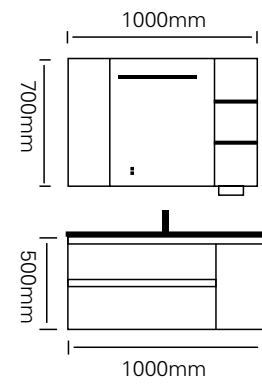

型号 : JG-2074

主柜 /Main cabinet: 1000 × 500 × 500mm
镜柜 /Mirror cabinet: 1000 × 150 × 700mm
材质 /Material : 不锈钢
颜色 /Colour: 覆膜暖白白
台面 /Stone: 奶油白不锈钢盆