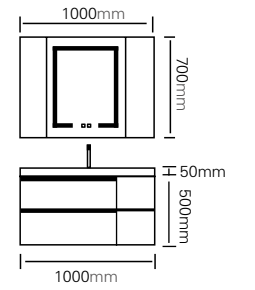

型号 : JG-1043

主柜 /Main cabinet: 1000 × 500 × 500mm
镜柜 /Mirror cabinet: 1000 × 150 × 700mm
材质 /Material : 不锈钢
颜色 /Colour: 浅白灰
台面 /Stone: 意大利浅灰岩板
备注: 可定制 800、900、1000mm