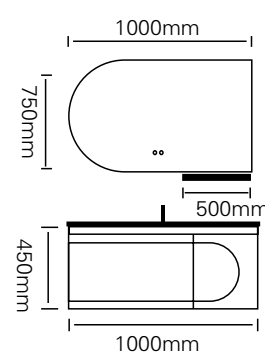

型号：JG-2035

主柜 /Main cabinet: 1000 × 500 × 450mm
镜子 /Mirror: 1000 × 750mm
层架 /Shelf: 500 × 120mm
材质 /Material: 不锈钢
颜色 /Colour: C14 烤漆
台面 /Stone: 陶瓷盆