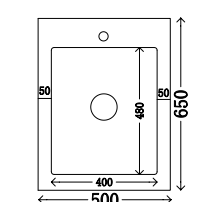

P-114-L/R

尺寸：500x650mm
材质：不锈钢烤漆
颜色：C28

可做左右盆 - 可切角 - 任意定制尺寸颜色