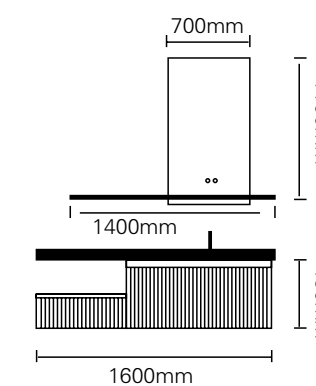

The technical drawing shows two circular mirrors, each with a diameter of 800mm. Below them is a side view of the vanity unit, which is 1800mm wide and 450mm high. The vanity unit has a central open shelf and two side cabinets. The drawing also shows the placement of the two mirrors on the wall above the vanity unit.

型号: JG-2010

主柜/Main cabinet: 1600 × 500 × 450mm
 镜子/Mirror: 500 × 1000mm × 2
 层架/Shelf: 250 × 120mm
 材质/Material: 不锈钢
 颜色/Colour: 牛油果绿
 台面/Stone: 流幕蓝岩板 + 台上盆

型号 : JG-2011

主柜 /Main cabinet: 1600 × 550 × 450mm
 镜子 /Mirror : 700 × 1100mm
 层架 /Shelf : 1400 × 120mm
 材质 /Material : 不锈钢
 颜色 /Colour: 蓝灰 + 子午灰
 台面 /Stone: 纯灰岩板