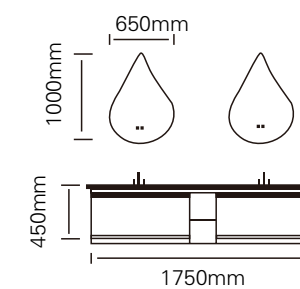

型号 : JG-2002

主柜 /Main cabinet: 1600 × 550 × 450mm

镜子 /Mirror : 650 × 1000mm × 2

材质 /Material : 不锈钢

颜色 /Colour: C59 烤漆

台面 /Stone: 卡其浅灰岩板