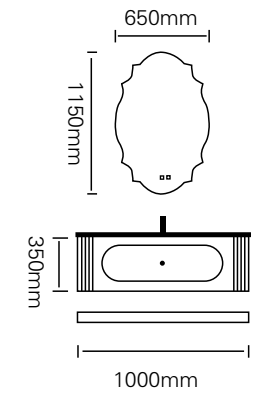

The technical drawing shows two circular mirrors, each with a diameter of 800mm. Below them is a side view of the vanity unit, which is 1800mm wide and 450mm high. The vanity unit has a central open shelf and two side cabinets. The drawing also shows the placement of the two mirrors on the wall above the vanity unit.

型号 : JG-2025

主柜 /Main cabinet: 1000 × 500 × 350mm

镜子 /Mirror : 650 × 1150mm

材质 /Material : 不锈钢

颜色 /Colour: C28 烤漆

台面 /Stone: 奶黄不锈钢盆

型号：JG-2026A

主柜/Main cabinet: 1000×500×500mm
镜柜/Mirror cabinet: 1000×150×700mm
材质/Material: 不锈钢
颜色/Colour: C28 烤漆
台面/Stone: 奶黄不锈钢盆