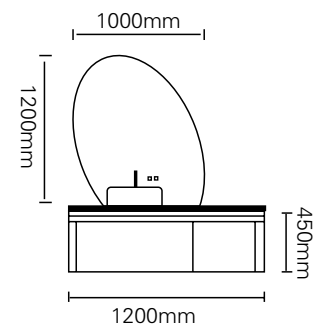

型号: JG-2023

主柜 /Main cabinet: 1200 × 500 × 450mm

镜子 /Mirror : 1000 × 1200mm

材质 /Material : 不锈钢

颜色 /Colour: C62 烤漆

台面 /Stone: 奶黄岩板 + 台上盆