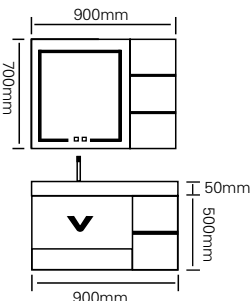

型号 : JG-1039

主柜 /Main cabinet: 900 × 500 × 500mm
镜柜 /Mirror cabinet: 900 × 150 × 700mm
材质 /Material : 不锈钢
颜色 /Colour: 直纹海棠
台面 /Stone: 鱼肚白岩板