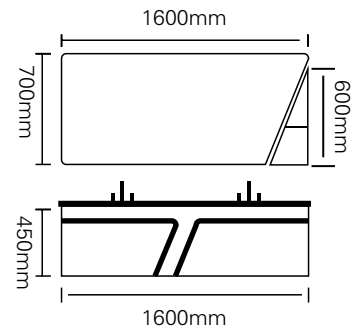

型号 : JG-2015

主柜 /Main cabinet: 1600 × 550 × 450mm

镜子 /Mirror : 1600 × 700mm

层架 /Shelf : 300 × 600mm

材质 /Material : 不锈钢

颜色 /Colour: C111 烤漆

台面 /Stone: 纯灰岩板