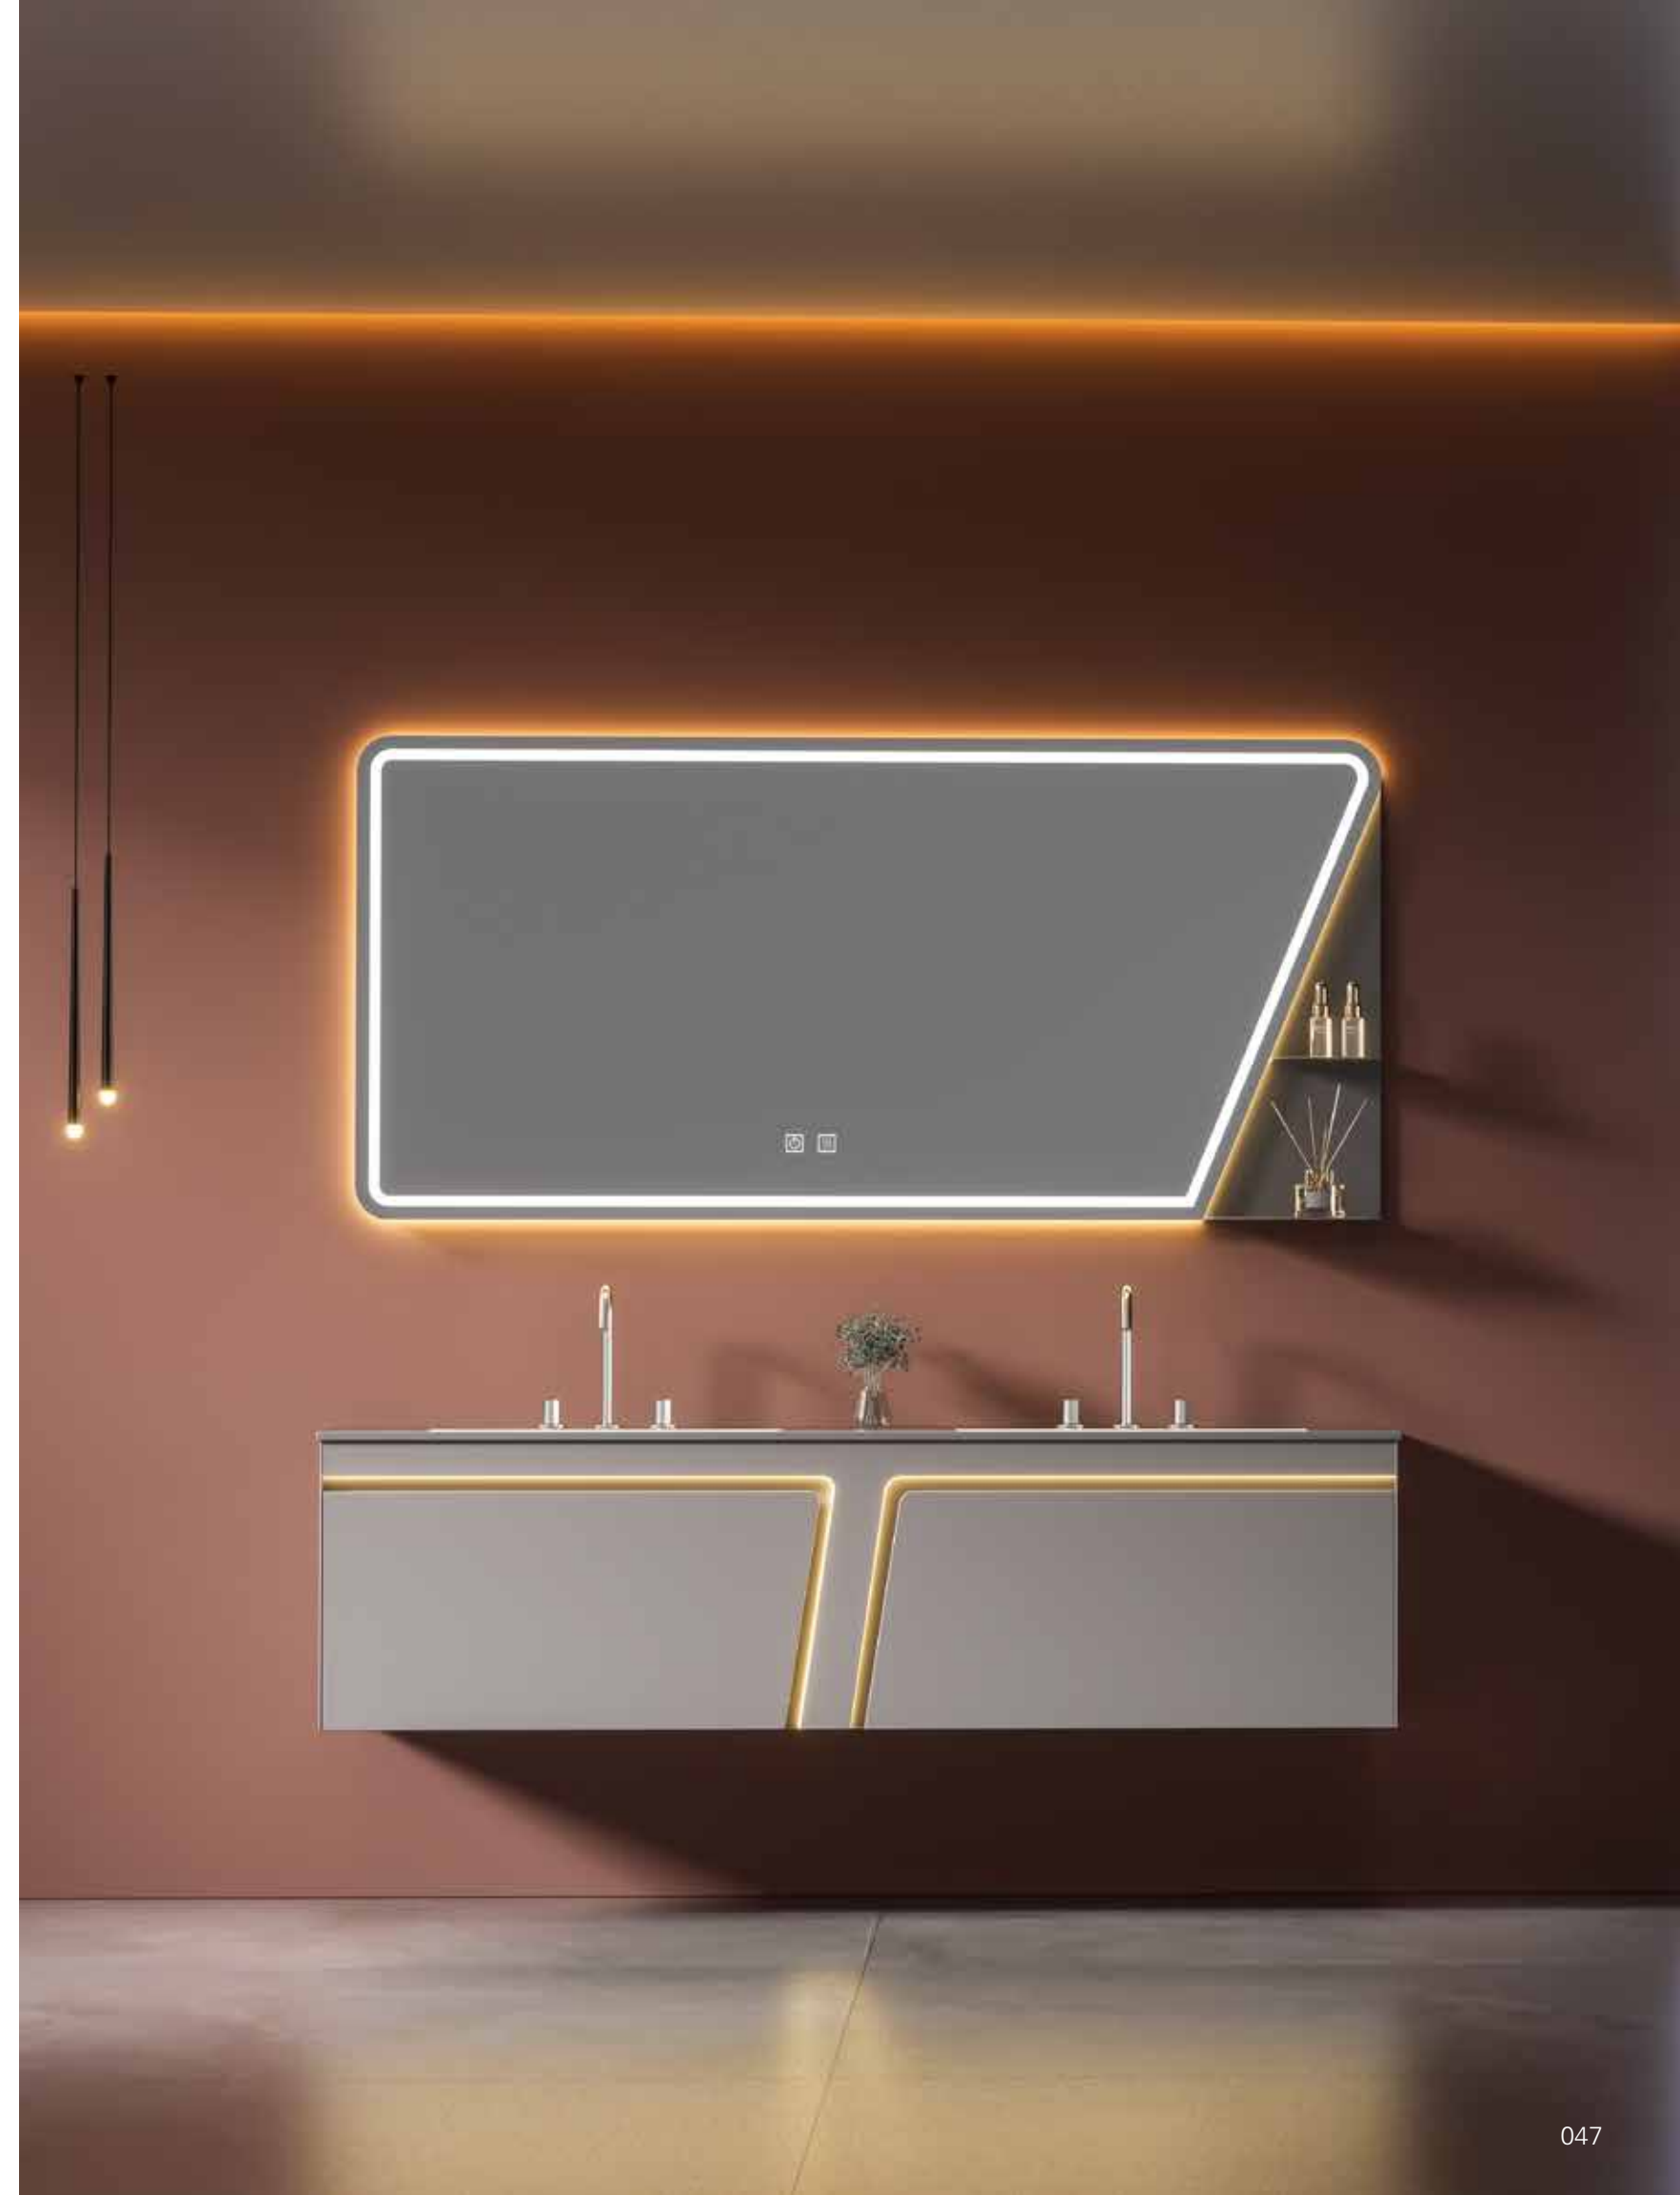

镜子 /Mirror : 1600 × 700mm

层架 /Shelf : 300 × 600mm

材质 /Material : 不锈钢

颜色 /Colour: C111 烤漆

台面 /Stone: 纯灰岩板

睿智的选择，永不嫌弃，美化了浴室，提升了品味，带来了休闲与快乐，超值享受。

A wise choice you'll never give up. it beautifies and raised the taste of your bathroom, brings you unlimited leisure and enjoyment.