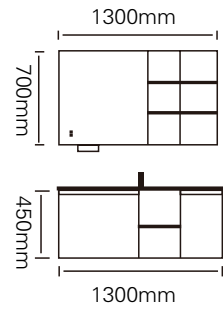

型号 : JG-2059

主柜 /Main cabinet: 1300 × 500 × 450mm

镜柜 /Mirror cabinet: 1300 × 150 × 700mm

材质 /Material : 不锈钢

颜色 /Colour: 覆膜滨海湾灰

台面 /Stone: 纯白热湾盆

Delicate and extremely rich clever design will bring perfect functional enjoyment to your bathroom. Meet your taste needs above life. The home that makes meticulously is ideal, be able to achieve perfectly here.