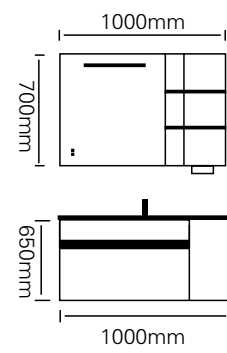

型号：JG-2070

主柜 /Main cabinet: 1000 × 500 × 650mm

镜柜 /Mirror cabinet: 1000 × 150 × 700mm

材质 /Material: 不锈钢

颜色 /Colour: 覆膜晓城之椿

台面 /Stone: 布鲁灰不锈钢盆

Big store content space, the nurse things that you cherish is received, give attention to two or more things practical with comfortable sex, show the best one side only to you.