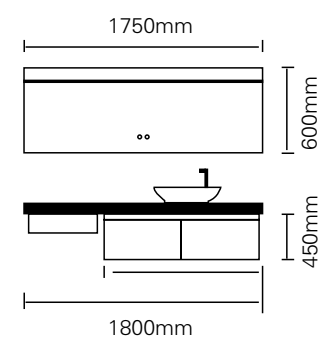

The technical drawing shows two circular mirrors, each with a diameter of 800mm. Below them is a side view of the vanity unit, which is 1800mm wide and 450mm high. The vanity unit has a central open shelf and two side cabinets. The drawing also shows the placement of the two mirrors on the wall above the vanity unit.

颜色 /Colour : 摩卡烟棕灰木纹

台面 /Stone : 意大利浅灰岩板

型号 : JG-2006

主柜 /Main cabinet: 1800 × 550 × 450mm

镜子 /Mirror : 1750 × 600mm

材质 /Material : 不锈钢

颜色 /Colour: 直纹海棠

台面 /Stone: 流幕蓝岩板 + 台上盆