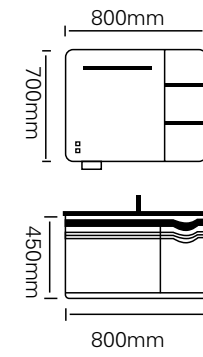

型号 : JG-2052A

型号 : JG-2051A

主柜 /Main cabinet: 800 × 500 × 450mm
镜柜 /Mirror cabinet: 800 × 150 × 700mm
材质 /Material : 不锈钢
颜色 /Colour: 牛油果绿
台面 /Stone: 牛油果绿不锈钢盆