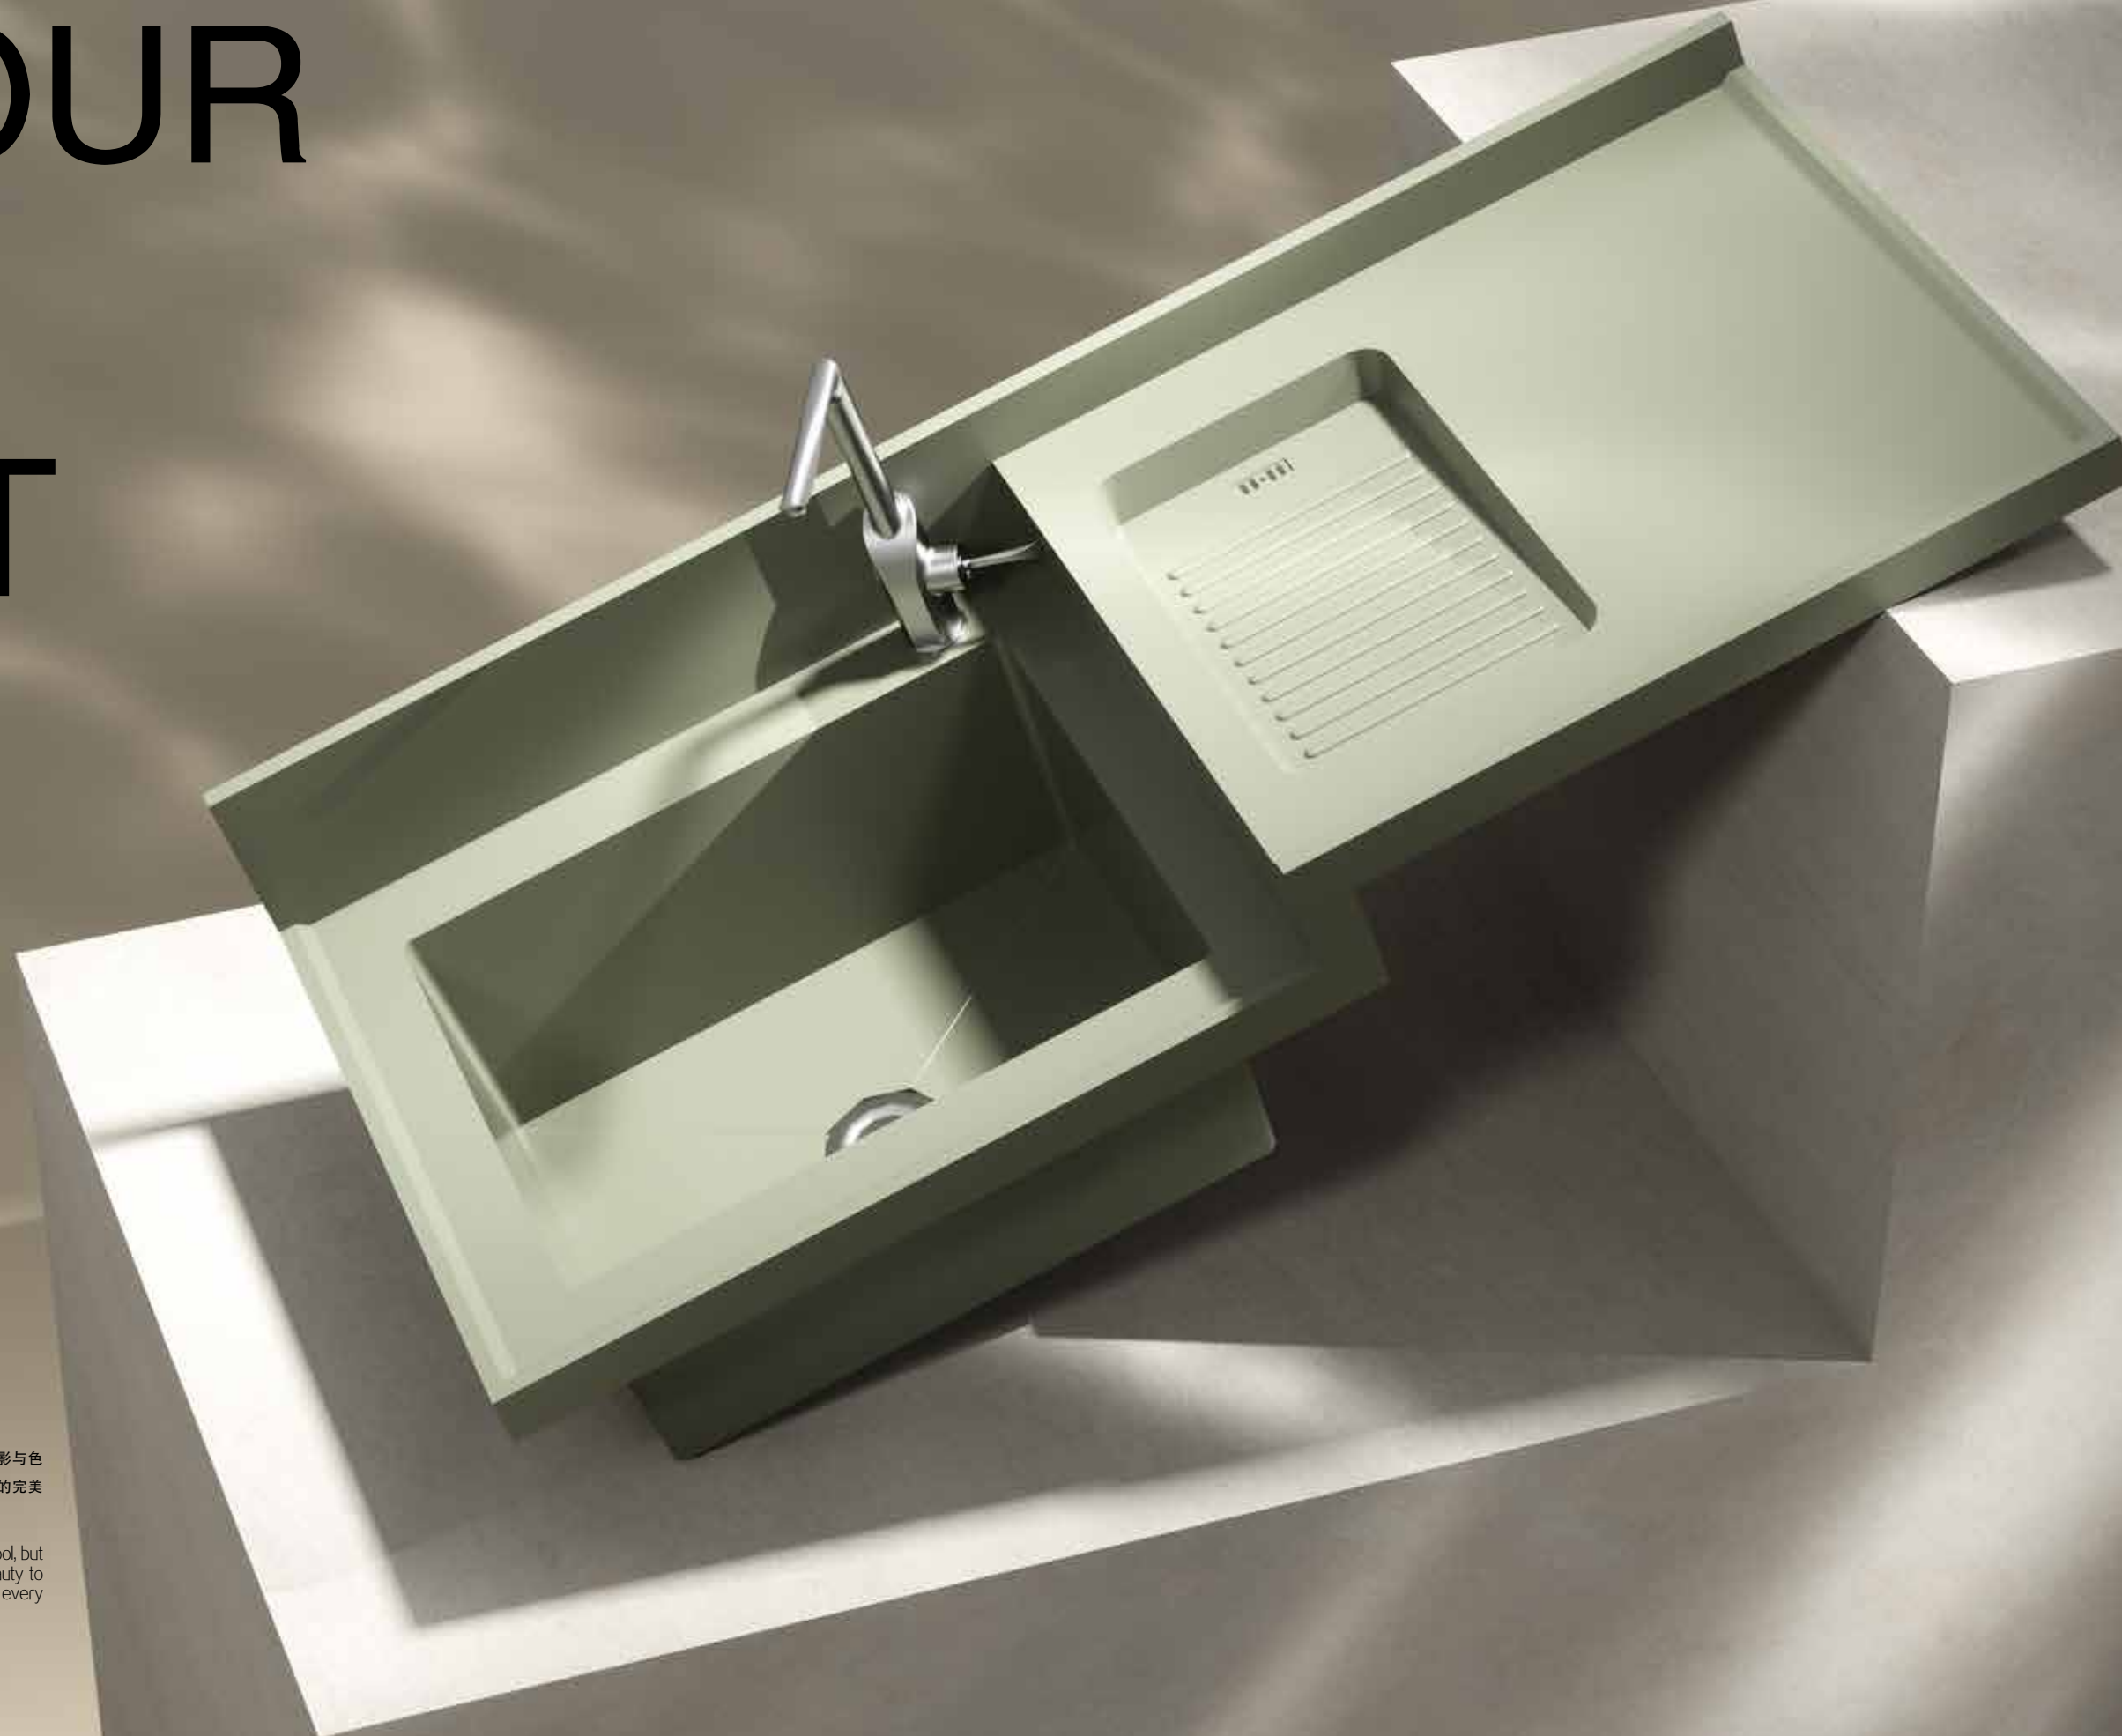

COLOUR AND LIGHT

选择我们的不锈钢盆，您不仅仅会拥有一个耐用的工具，还会拥有一个光影与色彩的魔法源泉，为您的日常生活增添更多的乐趣和美感。这是色彩与光影的完美结合，让每一次使用都成为一场视觉盛宴。

By choosing our stainless steel basin, you will not only have a durable tool, but also a magic source of light and colour that will add more fun and beauty to your daily life. It's the perfect combination of colour and light, making every use a feast for the eyes.