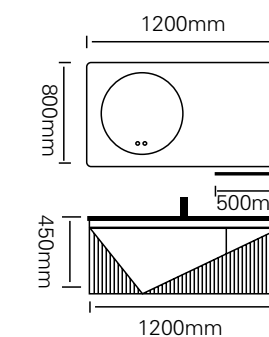

The technical drawing shows two circular mirrors, each with a diameter of 800mm. Below them is a side view of the vanity unit, which is 1800mm wide and 450mm high. The vanity unit has a central open shelf and two side cabinets. The drawing also shows the placement of the two mirrors on the wall above the vanity unit.

型号：JG-2019

主柜 /Main cabinet: 1200 × 500 × 450mm

镜子 /Mirror : 1200 × 800mm

层架 /Shelf : 500 × 120mm

材质 /Material : 不锈钢

颜色 /Colour: 子午灰烤漆

台面 /Stone: 子午灰不锈钢盆

型号：JG-2020