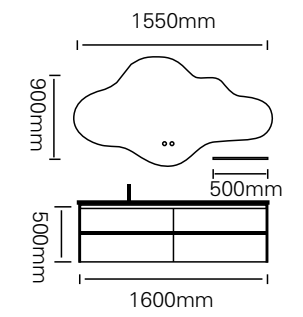

型号 : JG-2014

主柜 /Main cabinet : 1600 × 550 × 500mm
镜子 /Mirror : 1550 × 900mm
层架 /Shelf : 500 × 120mm
材质 /Material : 不锈钢
颜色 /Colour : 覆膜晓城之春
台面 /Stone : 子午灰不锈钢盆