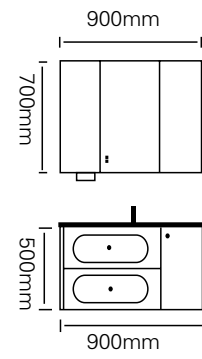

型号：JG-2026B

主柜/Main cabinet: 900×500×500mm
镜柜/Mirror cabinet: 900×150×700mm
材质/Material: 不锈钢
颜色/Colour: C28 烤漆
台面/Stone: 奶黄不锈钢盆