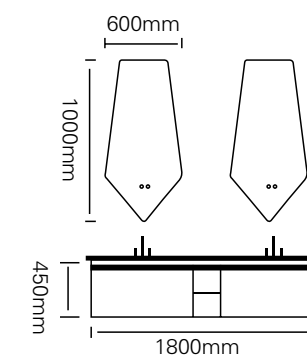

型号 : JG-2005

主柜 /Main cabinet: 1800 × 550 × 450mm

镜子 /Mirror : 600 × 1000mm × 2

材质 /Material : 不锈钢

颜色 /Colour : 摩卡烟棕灰木纹

台面 /Stone : 意大利浅灰岩板