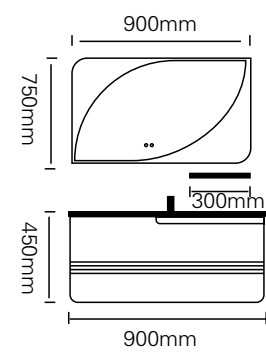

主柜 /Main cabinet: 900×500×450mm

镜子 /Mirror : 900×750mm

层架 /Shelf: 300×120mm

材质 /Material : 不锈钢

颜色 /Colour: C58 烤漆

台面 /Stone: C58 蓝灰不锈钢盆

型号 : JG-2050

主柜 /Main cabinet: 900 × 500 × 450mm

镜子 /Mirror : 800 × 800mm

层架 /Shelf : 400 × 120mm

材质 /Material : 不锈钢

颜色 /Colour : C59 烤漆

台面 /Stone: 纯白热弯盆

Drawing inspiration from minimalist lines, constantly innovating and expanding our thinking, we create our own unique style. The exquisite craftsmanship technology and modern aesthetic product design blend together to fully interpret the treasures representing Shangpin life.