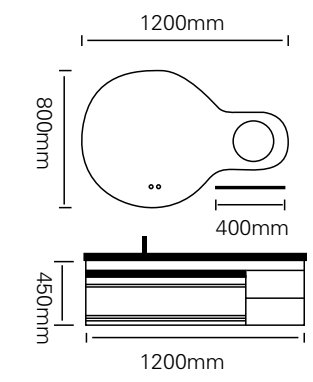

型号 : JG-2021

主柜 /Main cabinet: 1200 × 550 × 450mm
镜子 /Mirror : 1200 × 800mm
层架 /Shelf : 500 × 120mm
材质 /Material : 不锈钢
颜色 /Colour: C28 烤漆
台面 /Stone: 苏格拉米黄岩板