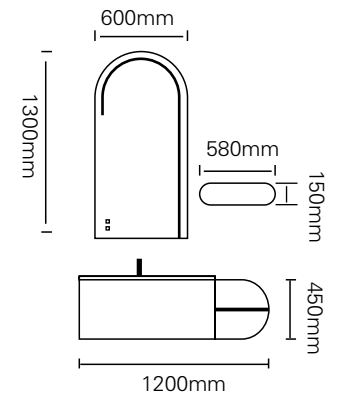

在忙碌后的闲暇，寻找一片宁静的栖息地，畅享心绪的宁静，体验回归的至美，只要在这里，我的思想是放松的、欢快的，家，一个属于我的空间。

In leisure after work, Seeking a peaceful habitat, Enjoy the peace of mind, Experience the return of the most beautiful, As long as I am here, My thoughts are relaxed and cheerful, Home, a space that belongs to me.

型号：JG-2017

主柜/Main cabinet: 1200×500×450mm
镜子/Mirror: 600×1300mm
层架/Shelf: 580×150mm
材质/Material: 不锈钢
颜色/Colour: 奶油白
台面/Stone: 苏格拉米黄岩板