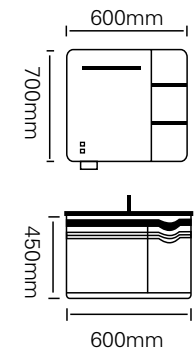

型号 : JG-2051C

主柜 /Main cabinet: 600 × 500 × 450mm
镜柜 /Mirror cabinet: 600 × 150 × 700mm
材质 /Material : 不锈钢
颜色 /Colour: 牛油果绿
台面 /Stone: 牛油果绿不锈钢盆