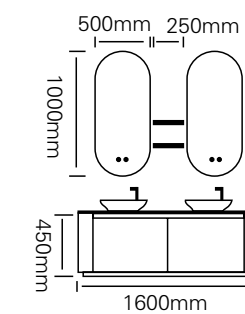

型号: JG-2010

主柜/Main cabinet: 1600 × 500 × 450mm
镜子/Mirror: 500 × 1000mm × 2
层架/Shelf: 250 × 120mm
材质/Material: 不锈钢
颜色/Colour: 牛油果绿
台面/Stone: 流幕蓝岩板 + 台上盆