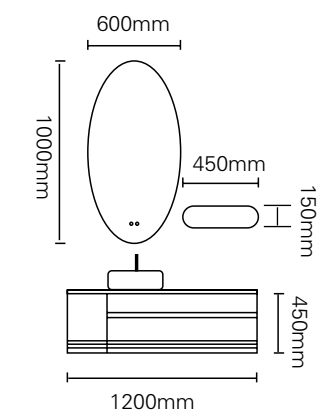

型号：JG-2018

主柜 /Main cabinet：1200×500×450mm

镜子 /Mirror：600×1000mm

层架 /Shelf：450×150mm

材质 /Material：不锈钢

颜色 /Colour：子午灰

台面 /Stone：卡其浅灰岩板 + 台上盆