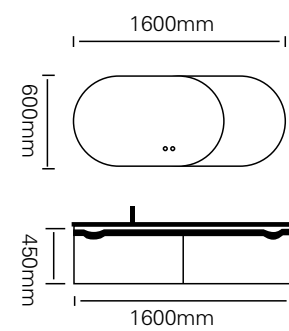

型号：JG-2012

主柜/Main cabinet: 1600×500×450mm
镜子/Mirror: 1600×600mm
材质/Material: 不锈钢
颜色/Colour: 奶油白
台面/Stone: 奶油白不锈钢盆