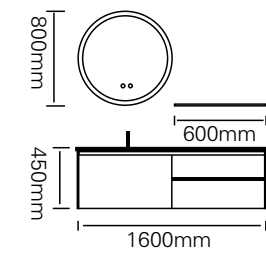

型号 : JG-2016

主柜 /Main cabinet: 1500 × 550 × 450mm
镜子 /Mirror : 800 × 800mm
层架 /Shelf : 600 × 120mm
材质 /Material : 不锈钢
颜色 /Colour: 直纹海棠
台面 /Stone: 奶黄不锈钢盆