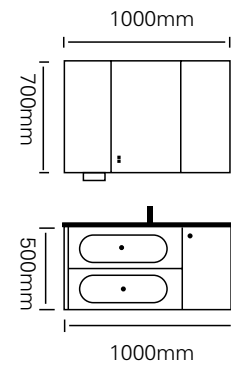

The technical drawing shows two circular mirrors, each with a diameter of 800mm. Below them is a side view of the vanity unit, which is 1800mm wide and 450mm high. The vanity unit has a central open shelf and two side cabinets. The drawing also shows the placement of the two mirrors on the wall above the vanity unit.

型号 : JG-2025

主柜 /Main cabinet: 1000 × 500 × 350mm

镜子 /Mirror : 650 × 1150mm

材质 /Material : 不锈钢

颜色 /Colour: C28 烤漆

台面 /Stone: 奶黄不锈钢盆

型号：JG-2026A

主柜/Main cabinet: 1000×500×500mm
镜柜/Mirror cabinet: 1000×150×700mm
材质/Material: 不锈钢
颜色/Colour: C28 烤漆
台面/Stone: 奶黄不锈钢盆