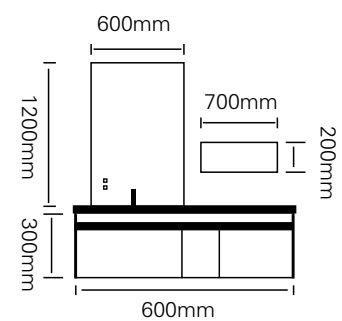

The technical drawing shows two circular mirrors, each with a diameter of 800mm. Below them is a side view of the vanity unit, which is 1800mm wide and 450mm high. The vanity unit has a central open shelf and two side cabinets. The drawing also shows the placement of the two mirrors on the wall above the vanity unit.

型号 : JG-2013

主柜 /Main cabinet: 1600 × 550 × 300mm

镜子 /Mirror : 1200 × 600mm

层架 /Shelf : 700 × 120 × 220mm

材质 /Material : 不锈钢

颜色 /Colour: 直纹海棠

台面 /Stone: 卡其棕岩板

型号 : JG-2014