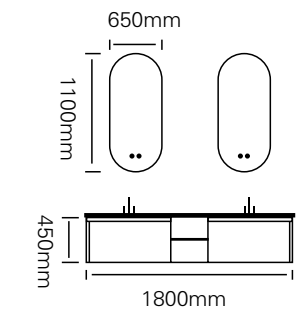

Storage as a true reflection of the philosophy of the mind, lightweight storage design, enough for you to receive all the required items.

将收纳视为真正体现心思的哲学，轻巧的收纳设计，

型号：JG-2004

主柜/Main cabinet: 1800 × 550 × 450mm

镜子/Mirror: 650 × 1100mm × 2

材质/Material: 不锈钢

颜色/Colour: C107 烤漆

台面/Stone: 纯灰岩板