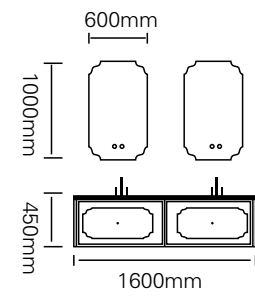

型号：JG-2009

主柜 /Main cabinet: 1600×550×450mm

镜子 /Mirror : 600×1000mm×2

材质 /Material : 不锈钢

颜色 /Colour: 子午灰

台面 /Stone: 子午灰不锈钢盆