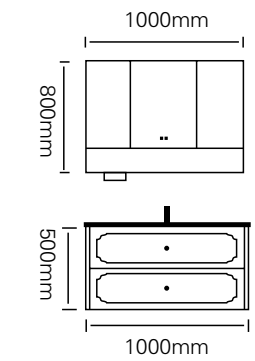

型号 : JG-2027

主柜 /Main cabinet : 1000 × 520 × 500mm
镜柜 /Mirror cabinet : 1000 × 150 × 800mm
材质 /Material : 不锈钢
颜色 /Colour : 细砂暖白
台面 /Stone : 奶油白不锈钢