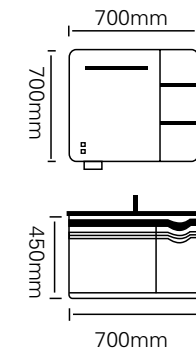

型号 : JG-2051B

主柜 /Main cabinet: 700 × 500 × 450mm
镜柜 /Mirror cabinet: 700 × 150 × 700mm
材质 /Material : 不锈钢
颜色 /Colour: 牛油果绿
台面 /Stone: 牛油果绿不锈钢盆