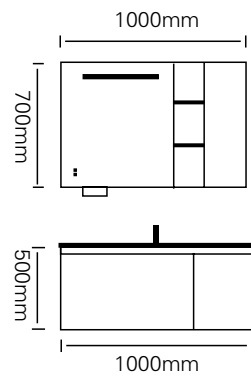

型号 : JG-2078

主柜 /Main cabinet: 1000 × 500 × 500mm
镜柜 /Mirror cabinet: 1000 × 150 × 700mm
材质 /Material: 不锈钢
颜色 /Colour: 木迹子午灰
台面 /Stone: 陶瓷盆