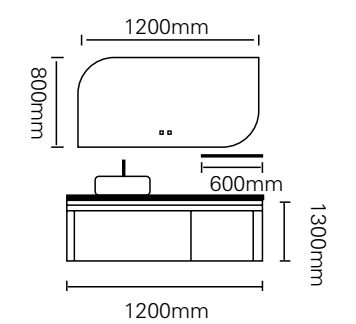

The technical drawing shows two circular mirrors, each with a diameter of 800mm. Below them is a side view of the vanity unit, which is 1800mm wide and 450mm high. The vanity unit has a central open shelf and two side cabinets. The drawing also shows the placement of the two mirrors on the wall above the vanity unit.

镜子 /Mirror : 1000 × 1200mm

材质 /Material : 不锈钢

颜色 /Colour: C62 烤漆

台面 /Stone: 奶黄岩板 + 台上盆

型号 : JG-2024

主柜 /Main cabinet: 1200 × 500 × 450mm
 镜子 /Mirror : 1200 × 800mm
 层架 /Shelf : 600 × 120mm
 材质 /Material : 不锈钢
 颜色 /Colour: C107 烤漆
 台面 /Stone: 钻石灰岩板 + 台上盆