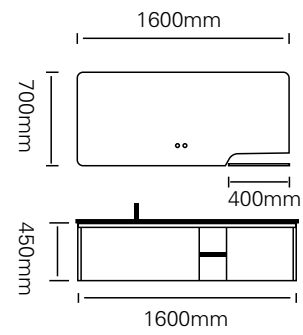

型号: JG-2007

主柜 /Main cabinet: 1600×550×450mm
镜子 /Mirror: 1600×700mm
层架 /Shelf: 400×120mm
材质 /Material: 不锈钢
颜色 /Colour: C62 烤漆
台面 /Stone: 鱼肚白岩板