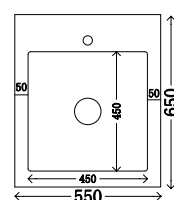

P-112-L/R

尺寸：550x650mm
材质：不锈钢烤漆
颜色：C58

可做左右盆 - 可切角 - 任意定制尺寸颜色